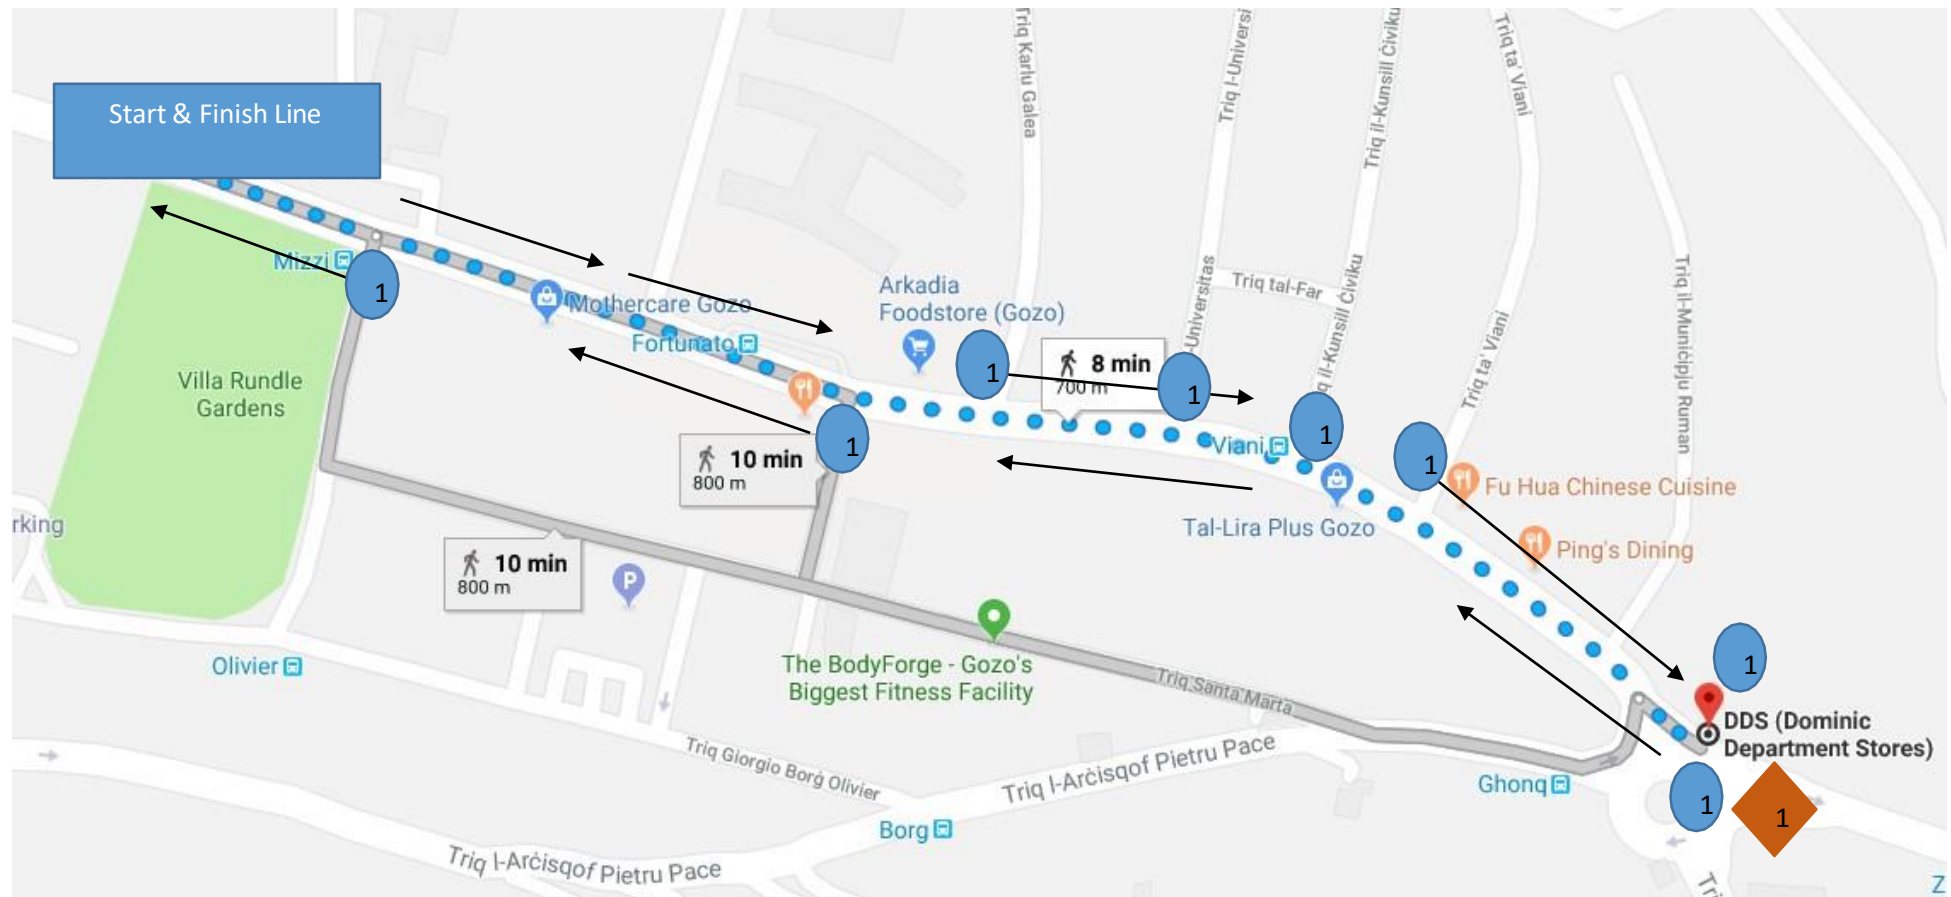

**OASI Cup Run –
Children’s runs
Age : 8 -11 years
Length : 1.4K**

→
Route Destination

●
Number of Marshalls

◆
Number of Enforcement Officers