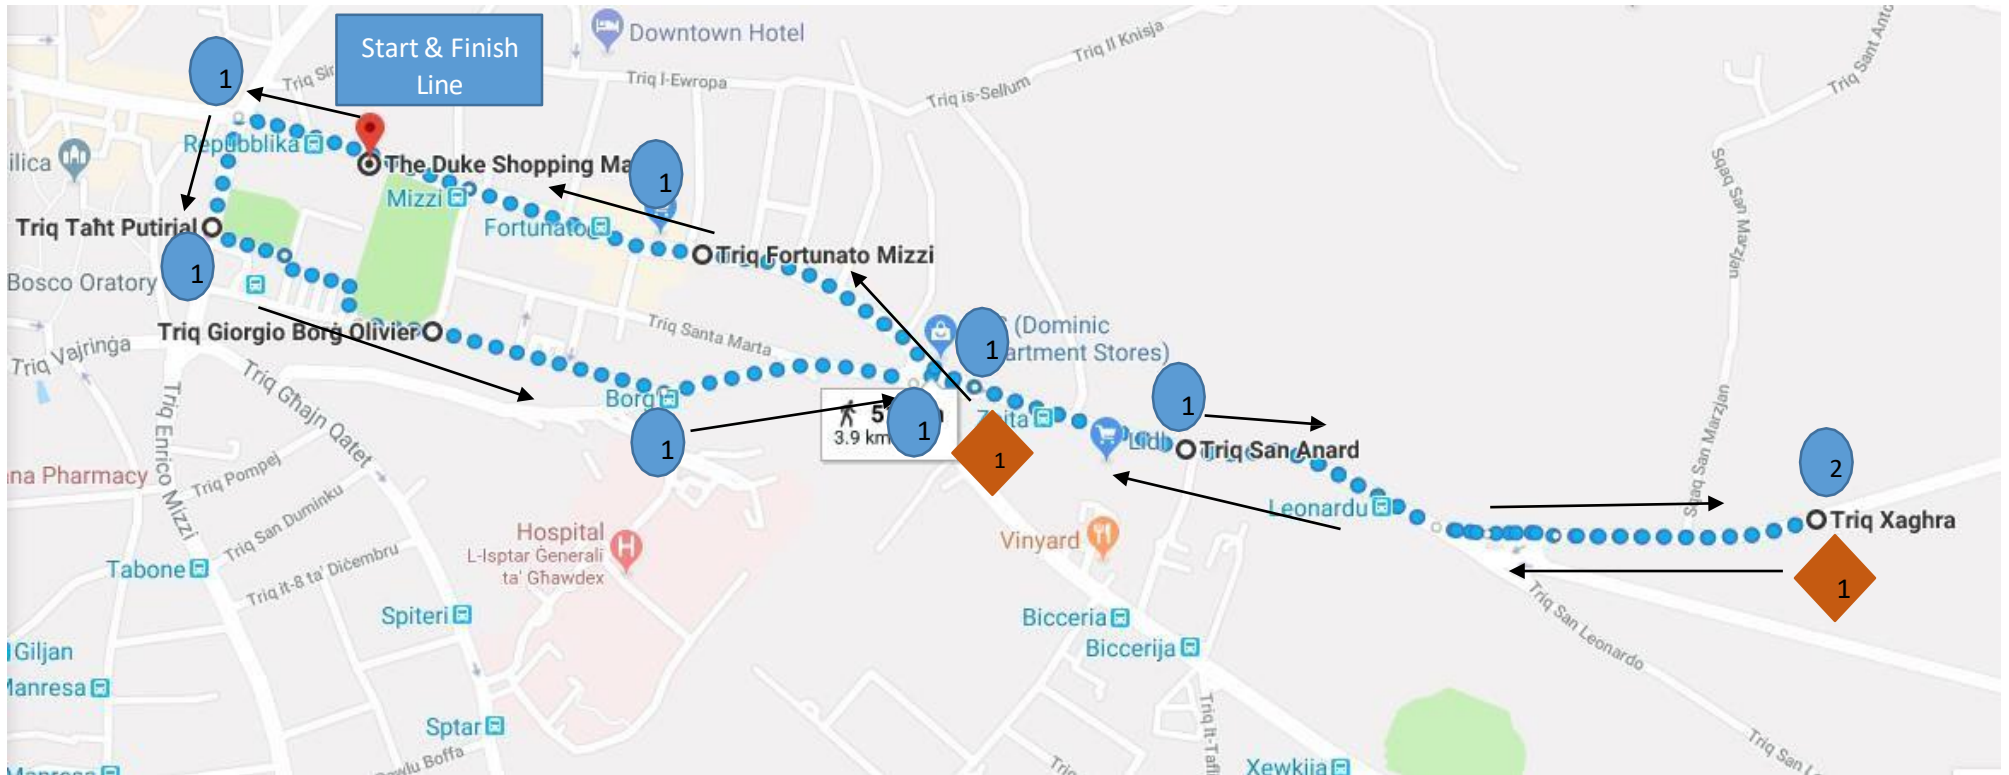

5Km OASI FUN WALK

Time : 8:15am

→
Route Destination

●
Number of Marshalls

◆
Number of Enforcement Officers