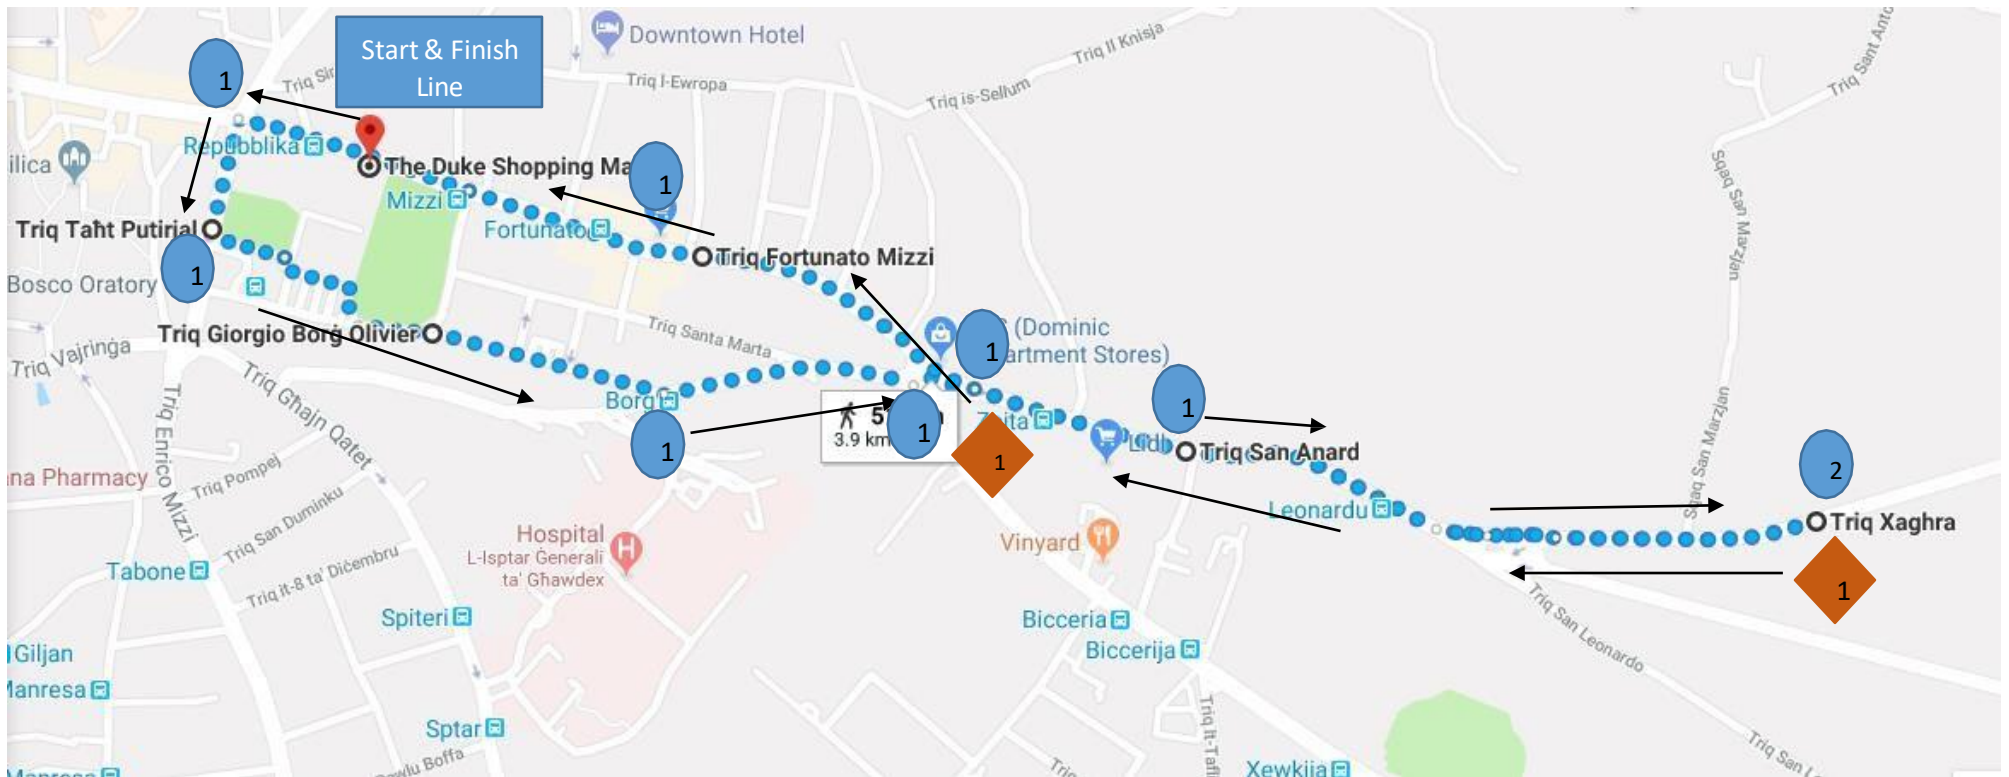

5Km OASI Cup Run

8:00am

→
Route Destination

●
Number of Marshalls

◆
Number of Enforcement Officers